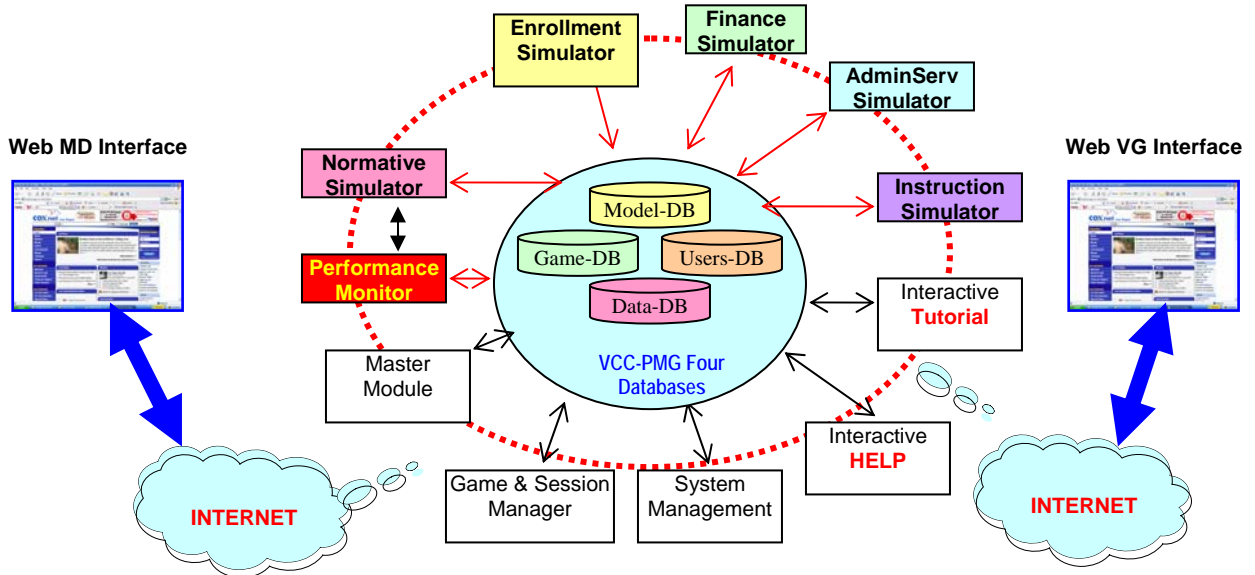

## Virtual Community College Software System Architecture

### Two Web Interfaces

Web MD Interface: Menu Driven mode

Web VG Interface: Video Game mode

### Five Application Modules

Normative:

Enrollment:

Finance:

AdminServ:

Instruction:

### Five Support Modules

Master Manager

Session Manager

Interactive Help

Online Tutorial

System Manager